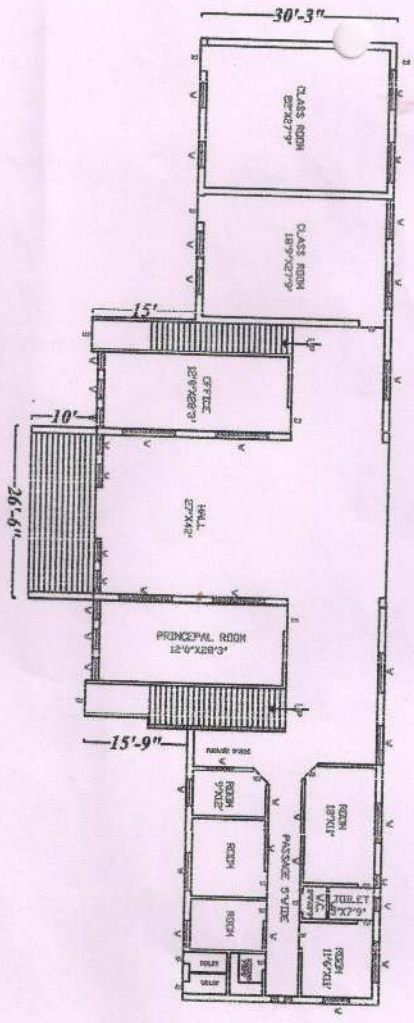

148'

राजस्थान (संकेती)

महिला आश्रम, भीलवाड़ा

EXISTING GROUND FLOOR PLAN

EXISTING GROUND FLOOR PLAN OF SMT. NARAYANI DEVI VARMA

MAHILA SHARIRIK SHIKSHAK PRAKSHIKSHAN MAHA VIDHALAY

MAHILA ASHRAM, BHILWARA (RAJASTHAN)

TOTAL BUILT UP AREA  
GROUND FLOOR = 5669.49 Sq.Ft.

Er. Vishal Vijaverghia  
Civil Engineer  
Bhilwara  
UIT L. No. - C - 9

Ganesh

धर्म

13/01/21

सहायक अभियंता  
महिला आश्रम, भीलवाड़ा

महिला आश्रम, भीलवाड़ा

TOTAL AREA :- 120' X 100' = 12000 Sqft  
 OPEN AREA :- 33' X 37' = 1221 Sqft  
 TOTAL BUILT UP AREA :- = 10779 Sqft  
 OR 1001.37 SQMT.

EXISTING GROUND FLOOR PLAN

EXISTING BESMENT & GROUND FLOOR PLAN OF SMT.  
 NARAYANI DEVI VARMA MAHILA SHARIRIK  
 SHIKSHAK PRAKSHIKSHAN MAHAVIDHALAY MAHILA  
 ASHRAM, BHILWARA (RAJASTHAN)

TOTAL LAND AREA =  
 TOTAL BUILT-UP AREA BASEMENT = 5224.59 Sq. Ft.  
 TOTAL BUILT-UP AREA GROUND FLOOR = 5669.49 Sq. Ft.