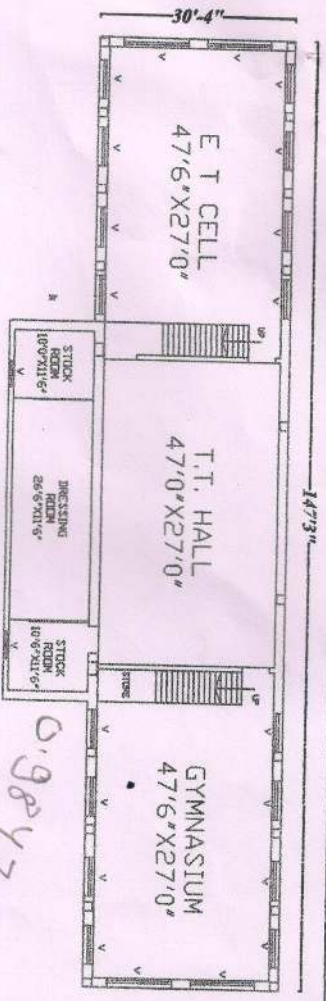

EXISTING BASMENT PLAN